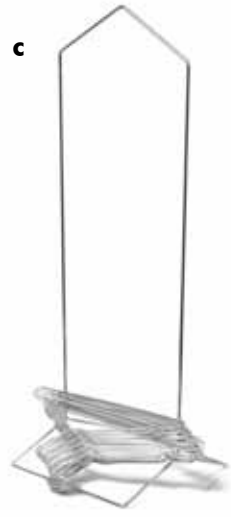

Plastic Clip Hanger

Art: MRPH146
Size: 32cm
Carton Qty: 300
Black

Plastic Jacket Hanger

Art: MRPH618
Size: 43cm
Carton Qty: 100
Black

Stock Lines

a. Clothing Rack

Z-Shape Casters
Dimensions: 155cm(L) x 175cm(H)

b. Pattern Rack

c. Hanger Stand

d. Pattern Hooks

Without cord - 2.5mm
Available in packs of 10 or 50

With Cord
Available in packs of 10

e. Size Dividers

Sizes: 000 - 38 & S - XXL
Also available as plain

f. Foam Hanger Inserts